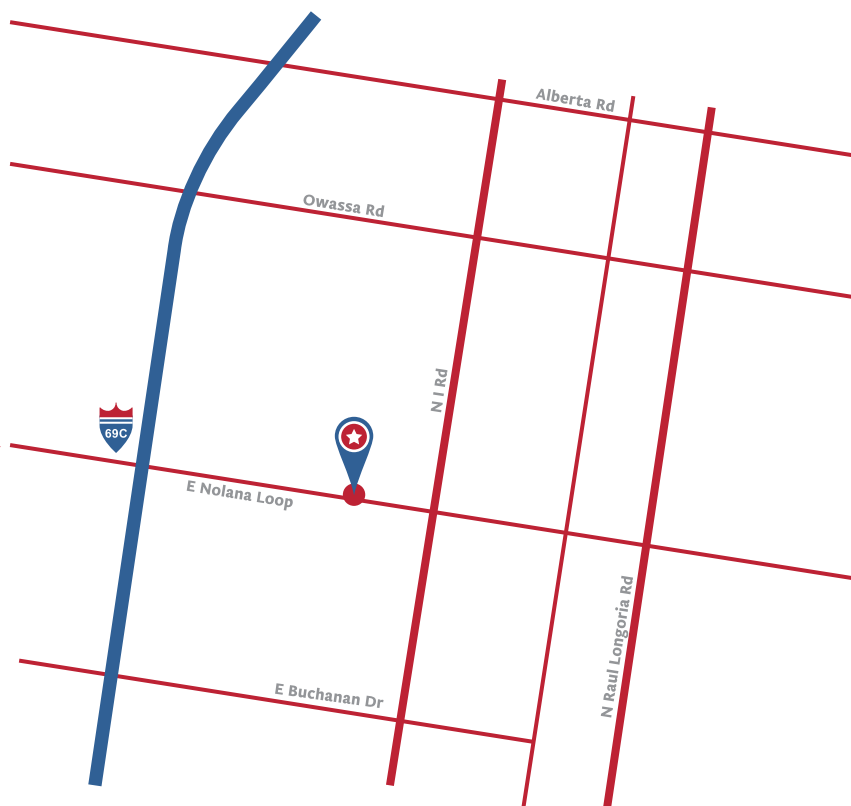

Llamanos

(956) 783-7670

Envianos un Email

info@plazasportscenter.com

Pagina de Web

plazasportscenter.com

PROGRAMACIÓN SEMANAL

| LUNES | MARTES | MIERCOLES | JUEVES | VIERNES | SABADO |
|--|---|---|---|--|--|
| Girl's - Youth Competitive Leagues 5pm-7pm Soccer Academy 5:30-7pm Women's Fitness 5:30pm-7pm Boy's- Youth Competitive Leagues 7pm-10pm Adult Leagues 7pm-12am | Toddler Program 4:30-5:30pm Girl's Youth Competitive Leagues 5pm-7pm Women's Fitness 5:30pm-7pm Soccer Academy 5:30-7pm Goaly Training- Soccer Academy 5:30-7pm Boy's Youth Competitive Leagues 7pm-10pm Adult Leagues 7pm-12am | Girl's Youth Competitive Leagues 5pm-7pm Soccer Academy 5:30-7pm Goaly Training Soccer Academy 5:30-7pm Women's Fitness 5:30pm-7pm Boy's Youth Competitive Leagues 7pm-10pm Adult Leagues 7pm-12am Men's Competitive League 9pm | Toddler Program 4:30-5:30pm Girl's Youth Competitive Leagues 5pm-7pm Soccer Academy 5:30-7pm Goaly Training Soccer Academy 5:30-7pm Women's Fitness 5:30pm-7pm Boy's Youth Competitive Leagues 7pm-10pm Adult Leagues (45+ Mens League) 7-9pm Adult Leagues 7pm-12am | Girl's Youth Competitive Leagues 5pm-7pm Soccer Academy 5:30-7pm Women's Fitness 5:30pm-7pm Boy's Youth Competitive Leagues 7pm-10pm Women's Adult Leagues 7pm Adult Leagues 7pm-12am | Youth Recreational League 9am-12pm Youth Competitive League 12pm-5pm Girls Competitive League 5pm-6pm U16 Competitive League 7pm <hr/> DOMINGO Developing Youth and Adult leagues |