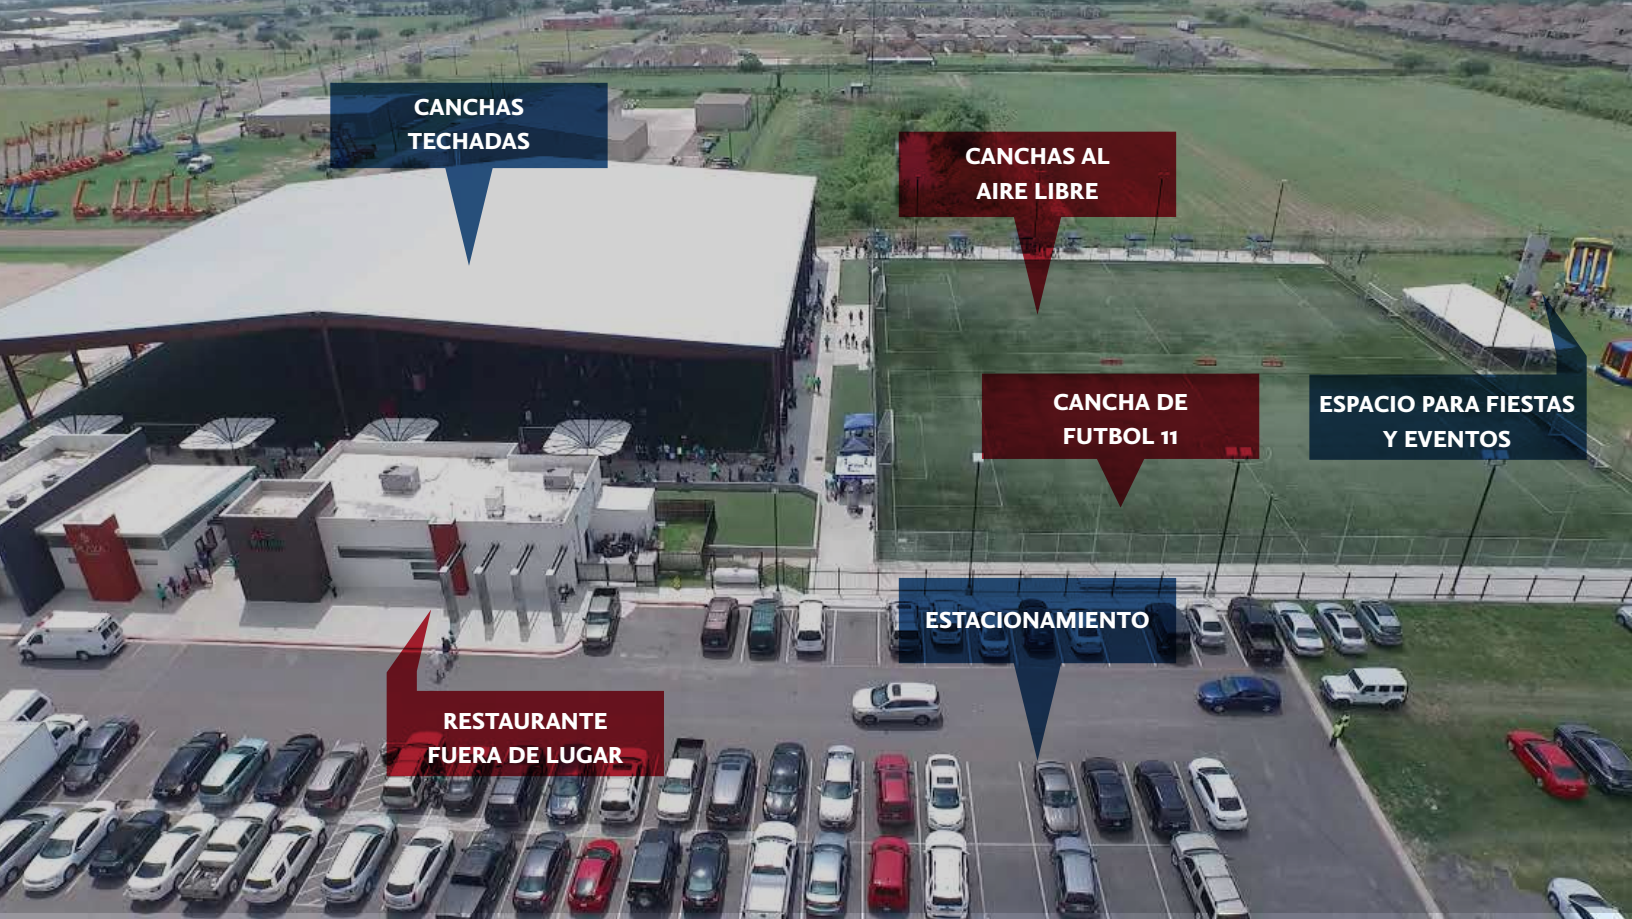

Llamanos

(956) 783-7670

Envianos un Email

info@plazasportscenter.com

Pagina de Web

plazasportscenter.com

PROGRAMACIÓN SEMANAL

| LUNES | MARTES | MIERCOLES | JUEVES | VIERNES | SABADO |
|--|---|---|---|--|--|
| Girl's - Youth Competitive Leagues 5pm-7pm Soccer Academy 5:30-7pm Women's Fitness 5:30pm-7pm Boy's- Youth Competitive Leagues 7pm-10pm Adult Leagues 7pm-12am | Toddler Program 4:30-5:30pm Girl's Youth Competitive Leagues 5pm-7pm Women's Fitness 5:30pm-7pm Soccer Academy 5:30-7pm Goaly Training- Soccer Academy 5:30-7pm Boy's Youth Competitive Leagues 7pm-10pm Adult Leagues 7pm-12am | Girl's Youth Competitive Leagues 5pm-7pm Soccer Academy 5:30-7pm Goaly Training Soccer Academy 5:30-7pm Women's Fitness 5:30pm-7pm Boy's Youth Competitive Leagues 7pm-10pm Adult Leagues 7pm-12am Men's Competitive League 9pm | Toddler Program 4:30-5:30pm Girl's Youth Competitive Leagues 5pm-7pm Soccer Academy 5:30-7pm Goaly Training Soccer Academy 5:30-7pm Women's Fitness 5:30pm-7pm Boy's Youth Competitive Leagues 7pm-10pm Adult Leagues (45+ Mens League) 7-9pm Adult Leagues 7pm-12am | Girl's Youth Competitive Leagues 5pm-7pm Soccer Academy 5:30-7pm Women's Fitness 5:30pm-7pm Boy's Youth Competitive Leagues 7pm-10pm Women's Adult Leagues 7pm Adult Leagues 7pm-12am | Youth Recreational League 9am-12pm Youth Competitive League 12pm-5pm Girls Competitive League 5pm-6pm U16 Competitive League 7pm <hr/> DOMINGO Developing Youth and Adult leagues |